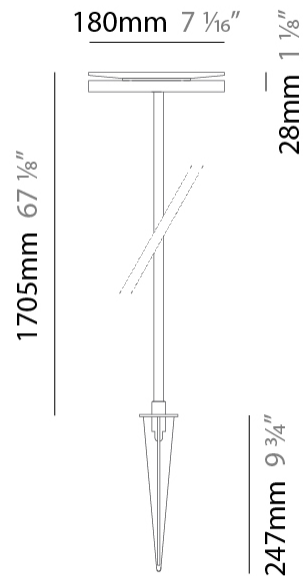

PROJECT
TYPE
SPECIFIER
QUANTITY
DATE

CHIODO POST

E9B235-

base number   Finish
Options

1. To build a product code in our configurator select the specify button on the base model # product page
2. To build a manual product code on this datasheet choose from the options listed below in blue font and add the suffix to the base model #

GENERAL

Series: Chiodo
Brand: Platek
Division: Exterior
Mounting Type: Post
Mounting Location: Above Ground
Subcategory: Bollard - Garden

PHYSICAL

Shape: Disc
Diameter (mm): 180
Diameter (in): 7 1/16
Height (mm): 1705
Height (in): 67 1/8
Light Distribution: Omnidirectional
Weight (kg): 2
Weight (lbs): 4.4
Screws: No visible screws
Diffuser: Frosted Methacrylate
Fixture Finish: **BLK / COR**
Fixture Material: Aluminum
Upon Request: Finishes - White, Green Forest, Gray, Anthracite

ELECTRICAL

Lamp Type: LED
Input Wattage (W): 12.1
Dimming: Non-Dimmable
Input Voltage (V): 120Vac Direct Line

LED

Color Temperature (°K): 3000
Max. Delivered Lumen (lm): 595 / 620
Nominal Lumen (lm): 710
CRI: >80 CRI
Lamp Life (hrs): 60000

OPTICAL

Optic°: 93

RATINGS AND CERTIFICATIONS

Certified By: Certified for North American Standards
IP rating: IP65
IK Rating: IK05
Bug Rating: B0 U2 G0